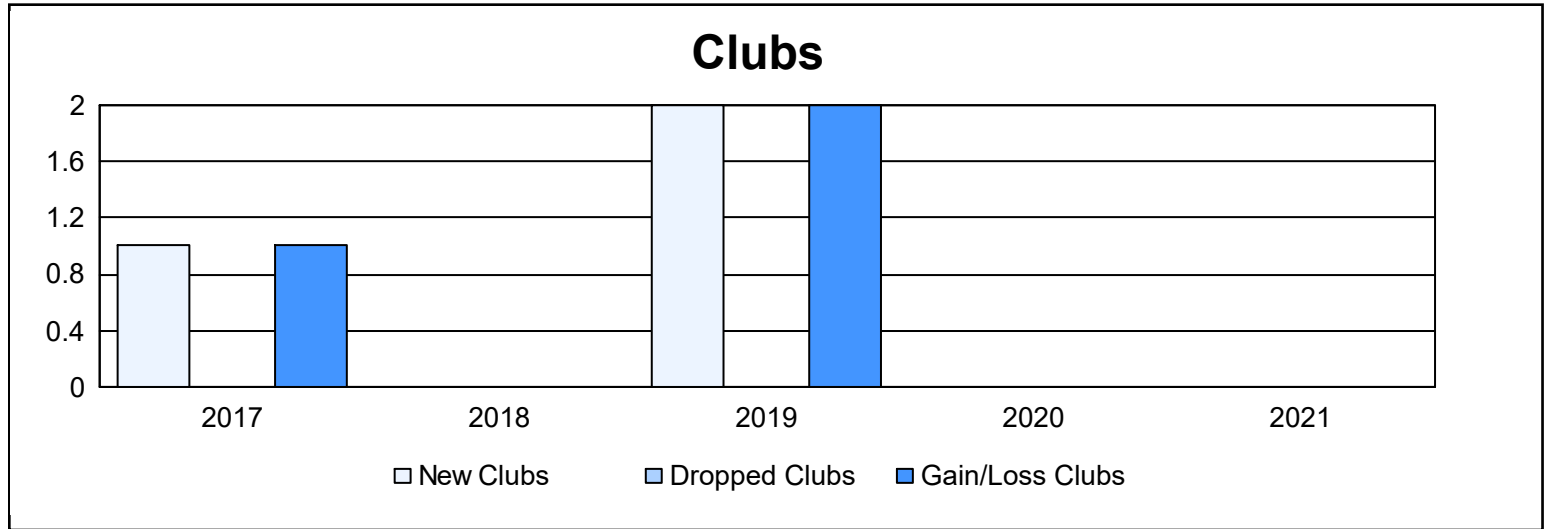

Year	New Clubs	Dropped Clubs	Gain/Loss Clubs	New Members	Charter Members	Reinstate Members	Transfer Members	Total Member Added	Total Members Dropped	Gain/Loss Members
2016-2017	1	0	1	109	22	1	5	137	87	50
2017-2018	0	0	0	95	0	1	5	101	94	7
2018-2019	2	0	2	91	43	2	11	147	78	69
2019-2020	0	0	0	67	0	0	8	75	97	-22
2020-2021	0	0	0	42	0	1	0	43	63	-20
<b>Average</b>	<b>1</b>	<b>0</b>	<b>1</b>	<b>81</b>	<b>13</b>	<b>1</b>	<b>6</b>	<b>101</b>	<b>84</b>	<b>17</b>

### Membership Composition June 2021 Cumulative