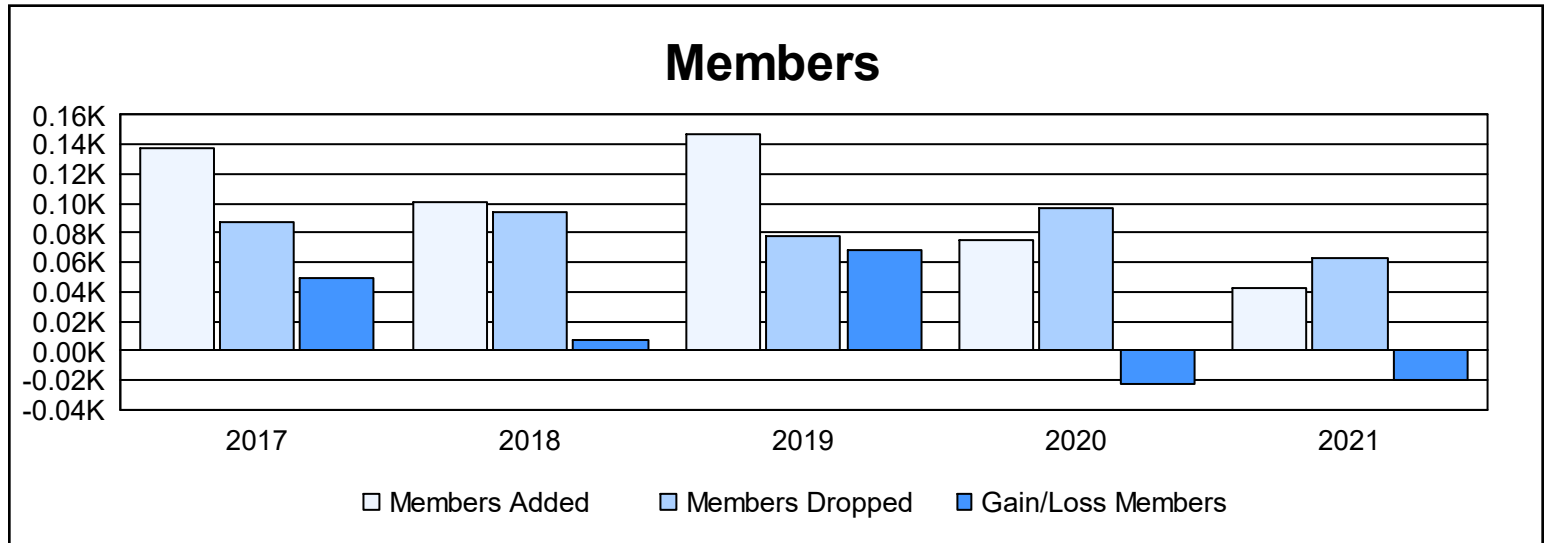

Year	New Clubs	Dropped Clubs	Gain/Loss Clubs	New Members	Charter Members	Reinstate Members	Transfer Members	Total Member Added	Total Members Dropped	Gain/Loss Members
2016-2017	1	0	1	109	22	1	5	137	87	50
2017-2018	0	0	0	95	0	1	5	101	94	7
2018-2019	2	0	2	91	43	2	11	147	78	69
2019-2020	0	0	0	67	0	0	8	75	97	-22
2020-2021	0	0	0	42	0	1	0	43	63	-20
<b>Average</b>	<b>1</b>	<b>0</b>	<b>1</b>	<b>81</b>	<b>13</b>	<b>1</b>	<b>6</b>	<b>101</b>	<b>84</b>	<b>17</b>

### Membership Composition June 2021 Cumulative