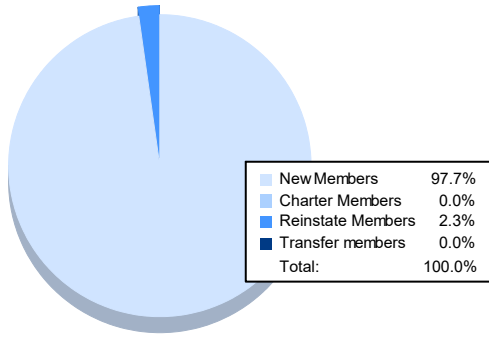

Year	New Clubs	Dropped Clubs	Gain/Loss Clubs	New Members	Charter Members	Reinstate Members	Transfer Members	Total Member Added	Total Members Dropped	Gain/Loss Members
2016-2017	1	0	1	109	22	1	5	137	87	50
2017-2018	0	0	0	95	0	1	5	101	94	7
2018-2019	2	0	2	91	43	2	11	147	78	69
2019-2020	0	0	0	67	0	0	8	75	97	-22
2020-2021	0	0	0	42	0	1	0	43	63	-20
<b>Average</b>	<b>1</b>	<b>0</b>	<b>1</b>	<b>81</b>	<b>13</b>	<b>1</b>	<b>6</b>	<b>101</b>	<b>84</b>	<b>17</b>

### Membership Composition June 2021 Cumulative